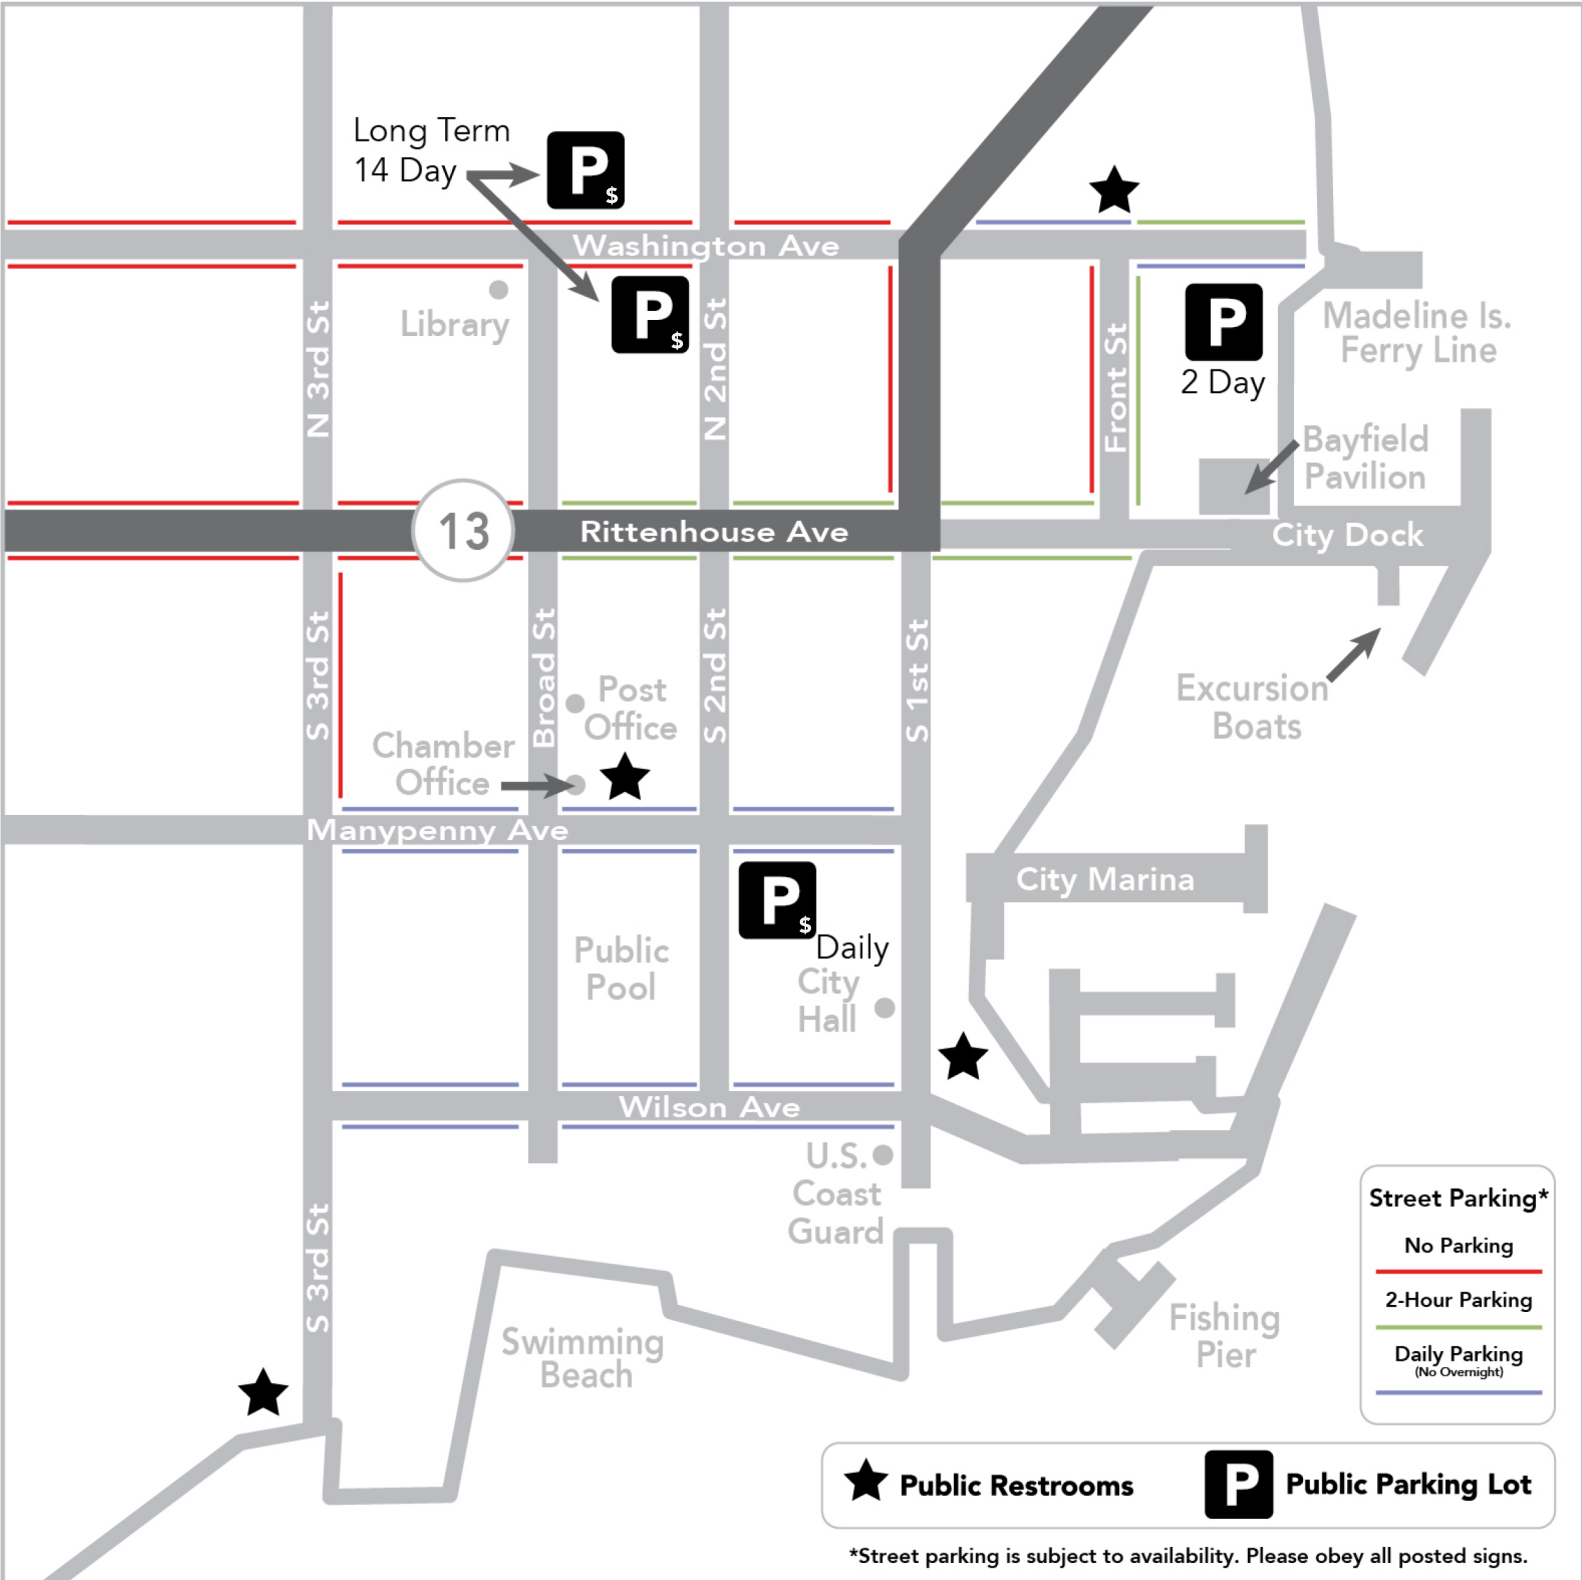

BAYFIELD

and the apostle islands

**BAYFIELD CHAMBER &
VISITOR BUREAU**

42 SOUTH BROAD STREET

BAYFIELD, WI 54814

715-779-3335 • BAYFIELD.ORG

Street Parking*

- No Parking
- 2-Hour Parking
- Daily Parking (No Overnight)

★ **Public Restrooms** **P** **Public Parking Lot**

*Street parking is subject to availability. Please obey all posted signs.